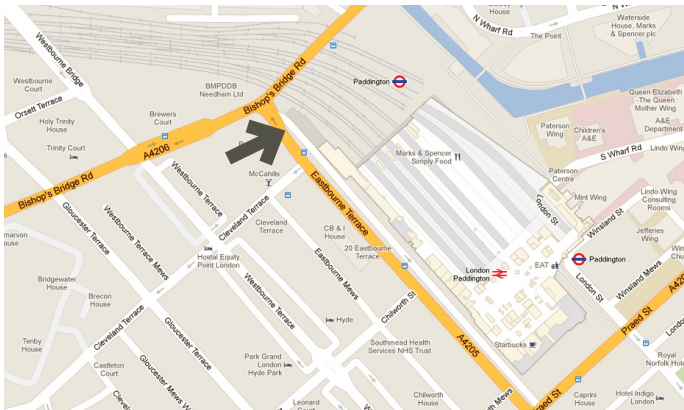

WE'RE SORRY ABOUT THE BUILDING WORKS

There are two entrances to our building

19 Eastbourne Terrace, just at the Bishops Bridge Road corner, there's lots of hoardings, but our door is at the end (Crossrail have promised that the work won't take too long).

At the far end of Platform 1 just go up the staircase and the door is on your left. If you look down there's a blue line to take you all the way there.